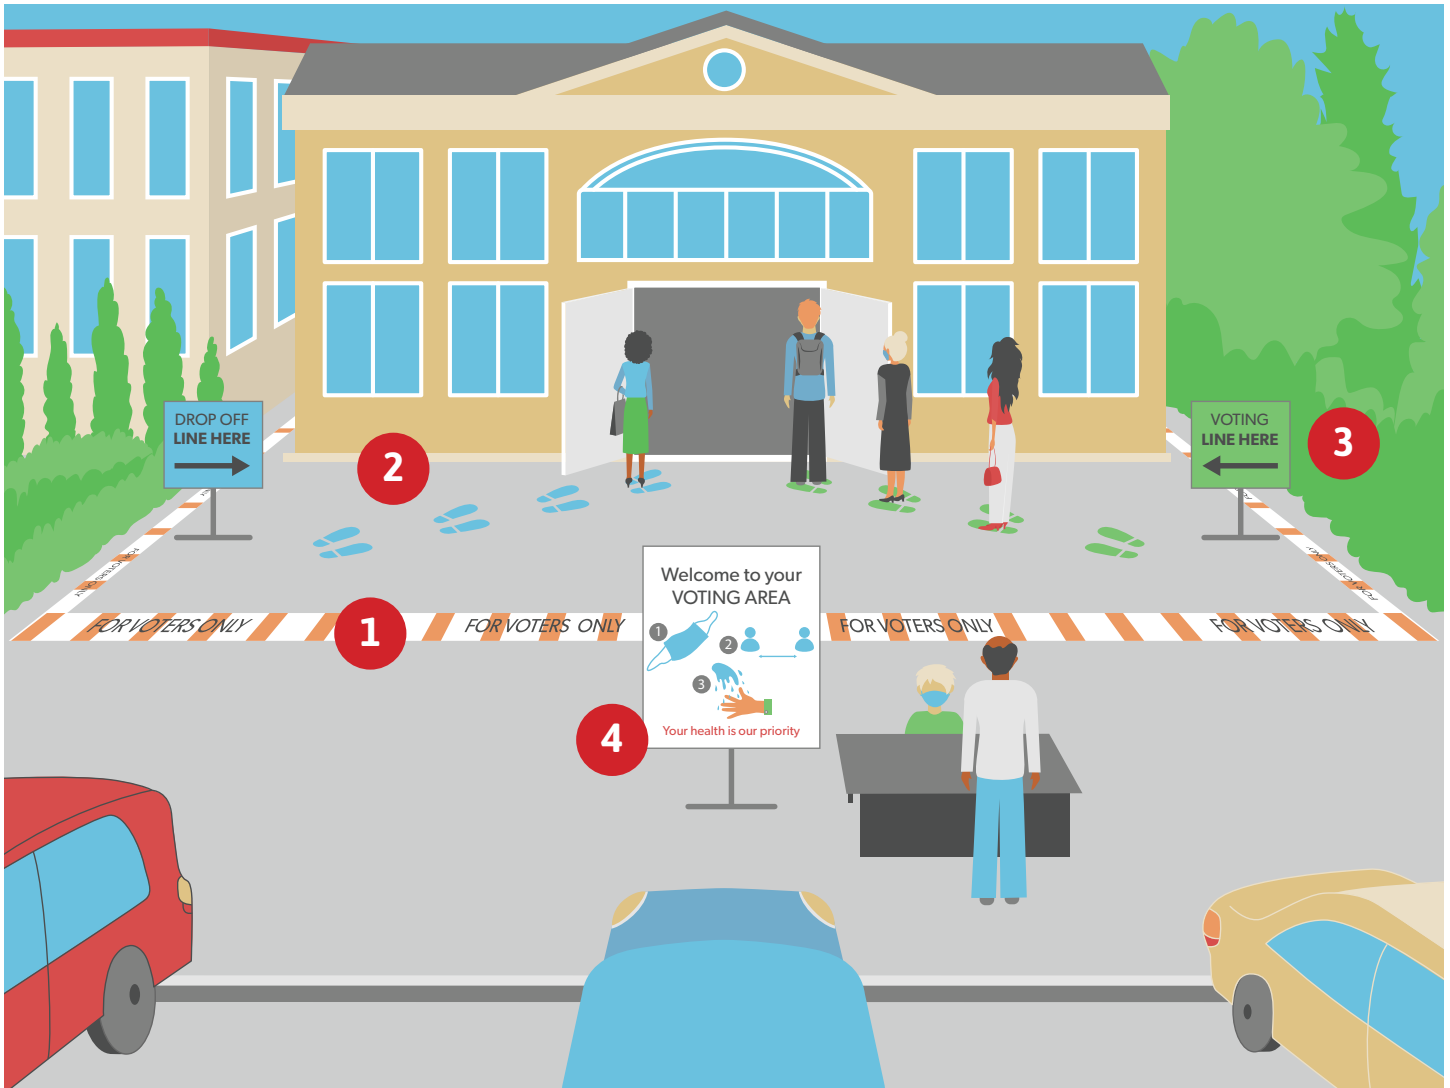

# DIAGRAM OF A VOTING AREA

## KEY FEATURES

- 1** Use visual cues, such as retractable barriers or tape, to identify the Voting Area in the space immediately outside the polling place.
- 2** Decals on the floor such as footprints or stickers saying "Please Social Distance" spaced 6ft apart to show voters where to stand.
- 3** Posters placed at the beginning of each designated line ensures voters are standing in the line most relevant for their voting needs.
- 4** Informational posters in highly visible areas onboard voters to health protocols well before entering the Voting Area.